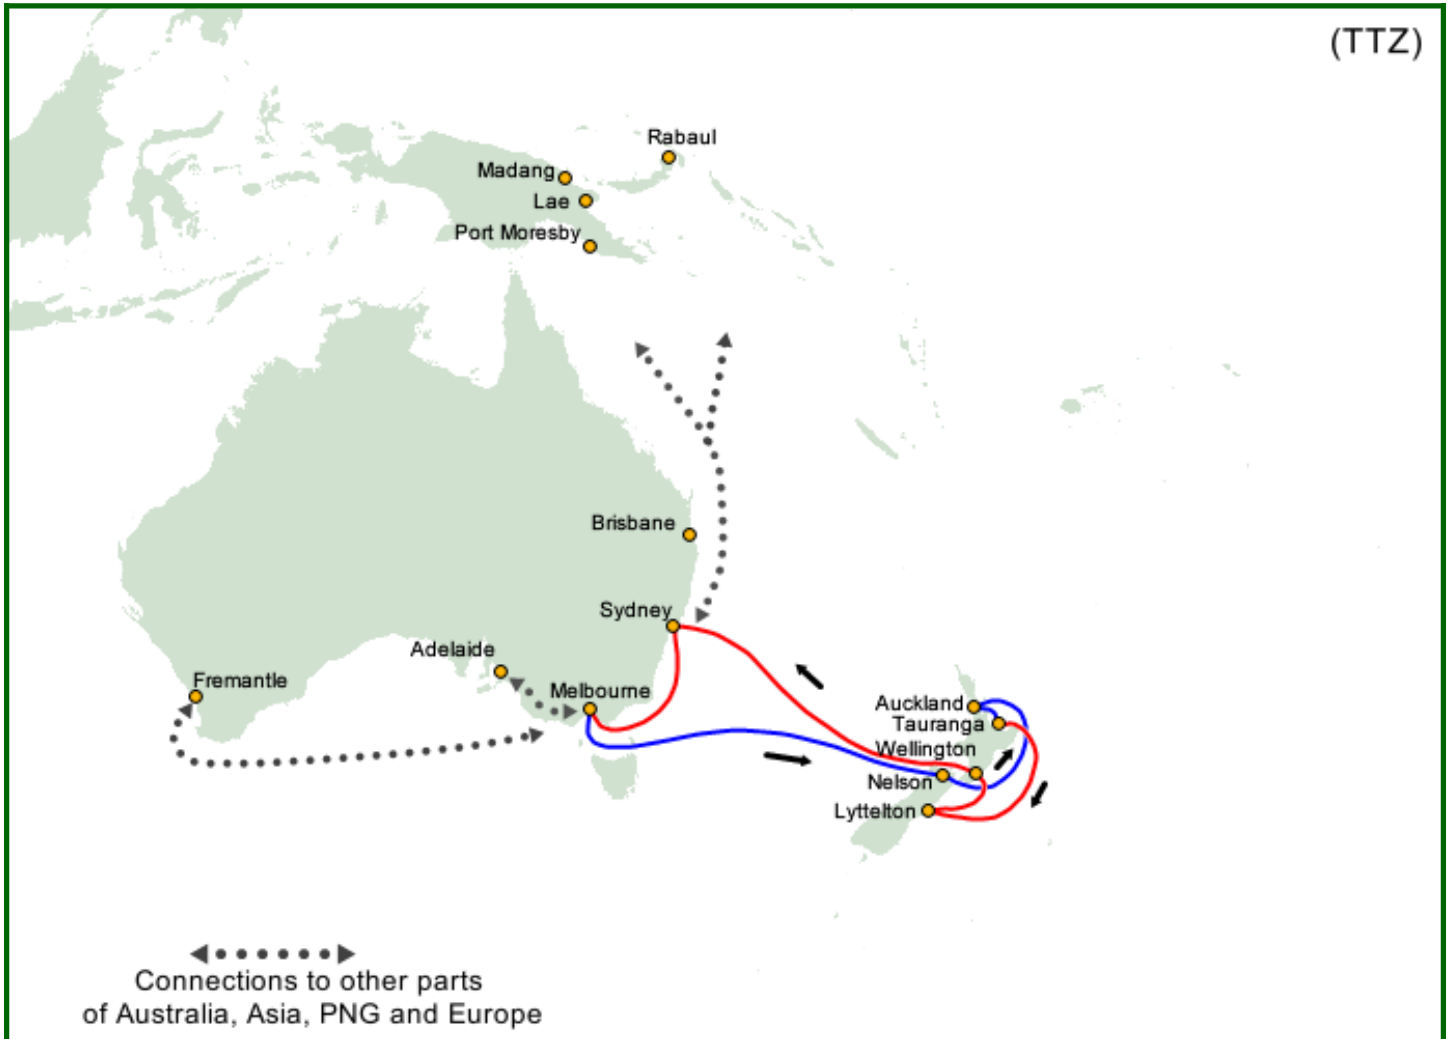

**AUSTRALIA <> NZ (TTZ)**

**▶ ROTATION**

Port	ETA/ETD	Day
Sydney	Mon	0
Melbourne	Wed	2
Nelson	Tue	8
Auckland	Thu	10
Tauranga	Sat	12
Lyttelton	Mon	14
Wellington	Tue	15

Port	ETA/ETD	Day
Nelson	Tue	0
Auckland	Thu	2
Tauranga	Sat	4
Lyttelton	Mon	6
Wellington	Tue	7
Sydney	Mon	13
Melbourne	Wed	15

**▶ KEY FEATURES**

- Dedicated service with own tonnage operating between Australia and New Zealand.
- Additional capacity provided on ANL cross vessel services (PSW, PNW and Panama).
- Competitive transit times covering North and South Island.

- Intricate knowledge and long history in the trans-Tasman.
- Transshipment opportunities using the ANL global network to Asia, North America, Europe and just about anywhere else!
- Award winning customer service.