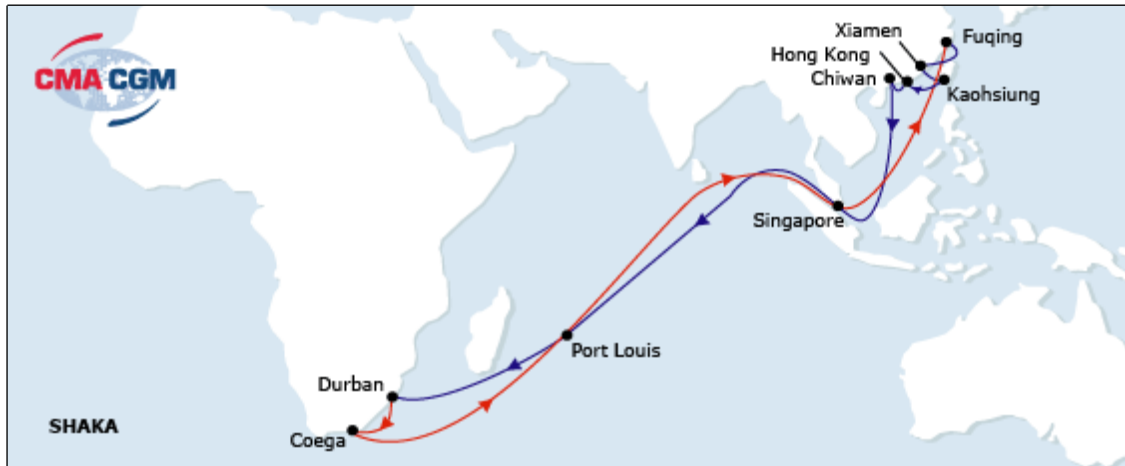

Shaka Express(SHAKA)

Asia - South Africa

SHAKA SHAKA

Name

eMail

Responsability

ROUND TRIP

WestBound	Port	Transit Time
	FUQING, CN	0
	XIAMEN, CN	1
	KAOHSIUNG, TW	3
	HONG KONG , HK	7
	CHIWAN, CN	9
	SINGAPORE, SG	14
	PORT LOUIS , MU	24
DURBAN, ZA	30	
EastBound	Port	Transit Time
	DURBAN, ZA	30
	COEGA, ZA	32
	PORT LOUIS , MU	34
	SINGAPORE, SG	41
	FUQING, CN	48

KEY FIGURES

Frequency	Every Week
Ports of Call	11
Vessel Fleet	7
Duration	49 Days

➤ **Line Strengths**

- Weekly service with fixed day berths
- Direct service to Port Louis, Durban and Port Elisabeth/Ngqura
- Xiamen & Fuzhou exclusive calls
- Competitive transit time

➤ **Line latest news**

MAIN CONNECTIONS

from Port Louis : Tamatave, Tulear, Longoni, Diego, Nose Be, Majunga

from Durban : Gaborone, Maseru, Manzini, Johannesburg, Cape Town

FLEET

Operated Vessels

Name	Operator	Type	Geared	Nominal capacity	Ccial capacity @ 14 t	Reefer plugs	Dwt	Built	Flag	Speed
BUNGA SEROJA DUA	Mediterranean Shipping Company S A	CC	N	7 943		0		2007	MALAYSIA	25
MSC BARBARA	Mediterranean Shipping Company S A	CC	N	6 724		0		2002	PANAMA	25
MSC CANDICE	Mediterranean Shipping Company S A	CC	N	9 178		700	111 893	2007	PANAMA	25
MSC LESOTHO	Mediterranean Shipping Company S A	CC	N	-		0		1997	LIBERIA	0
MSC METHONI	Mediterranean Shipping Company S A	CC	N	-		0			LIBERIA	0
MSC MELISSA	Mediterranean Shipping Company S A	CC	N	6 724		0		2002	PANAMA	24
RDO CONCORD	Mediterranean Shipping Company S A	CC	N	7 000		550	85 000	2009	LIBERIA	26

Destination Area

Port	Shipping agents	Port terminals
DURBAN	CMA CGM SHIPPING AG SOUTH AFRICA PT	DURBAN CONTAINER TERMINAL
COEGA	CMA CGM SHIPPING AG SOUTH AFRICA PT	Ngqura Container Terminal
PORT LOUIS	FRANCE MARITIME AGENCY LTEE	MAURITIUS CONTAINER TERMINAL
SINGAPORE	CMA CGM & ANL (S) PTE LTD	PSA Terminal
JIANGYIN, FUQING, FUZHOU, CMA CGM FUZHOU 35		Fuzhou Jlang Yin Int. Container