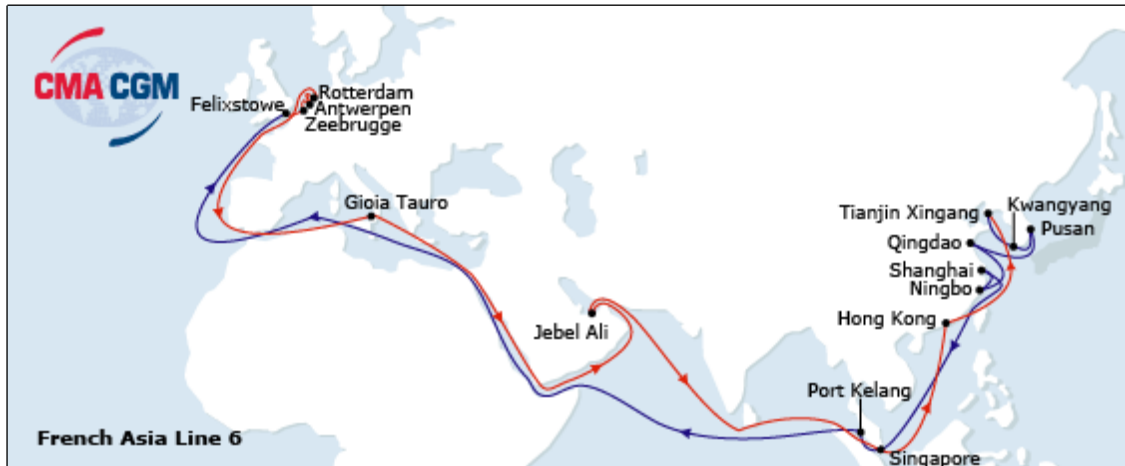

French Asia Line 6(FAL6)

North Europe - Asia via Valencia and Jebel Ali

FAL6 FAL6

Name

eMail

Responsability

ROUND TRIP

WestBound

Port	Transit Time
TIANJIN XINGANG , CN	0
KWANGYANG, KR	1
BUSAN, KR	2
QINGDAO, CN	4
NINGBO, CN	6
SHANGHAI, CN	7
SINGAPORE, SG	13
PORT KELANG , MY	14
FELIXSTOWE, GB	33

EastBound

Port	Transit Time
FELIXSTOWE, GB	33
ZEEBRUGGE, BE	34
ANTWERPEN, BE	35
ROTTERDAM, NL	37
GIOIA TAURO , IT	45
JEBEL ALI , AE	57
SINGAPORE, SG	67
HONG KONG , HK	71
TIANJIN XINGANG , CN	76

Networks and Operational Information

Origin Area

Port	Shipping agents	Port terminals
TIANJINXINGANG	CMA CGM TIANJIN	TIANJIN PORT PACIFIC CONT TERMINAL
KWANGYANG	CMA CGM KOREA CO., LTD	KOREA WORLD CONTAINER TERMINAL
BUSAN, KOREA	CMA CGM KOREA CO., LTD	Pusan Newport Terminal;BUSAN NEW CONTAINER TERMINAL
QINGDAO	CMA CGM QINGDAO	Qingdao Qianwan Container Terminal
NINGBO	CMA CGM NINGBO	GANGJI TERMINAL
SHANGHAI	CMA CGM CHINA SHIPPING CO LTD	Yanshan Terminal Phase3
SINGAPORE	CMA CGM & ANL (S) PTE LTD	PASIR PAN JANG Terminal
PORT KELANG	CMA CGM MALAYSIA SDN BHD (813160-P)	Westport Terminal
FELIXSTOWE	-	-

Destination Area

Port	Shipping agents	Port terminals
FELIXSTOWE	-	-
ZEEBRUGGE	-	-
ANTWERPEN	-	-
ROTTERDAM	-	-
GIOIA TAURO	-	-
JEBEL ALI	-	-
SINGAPORE	CMA CGM & ANL (S) PTE LTD	PASIR PAN JANG Terminal
HONG KONG	-	-
TIANJINXINGANG	CMA CGM TIANJIN	TIANJIN PORT PACIFIC CONT TERMINAL