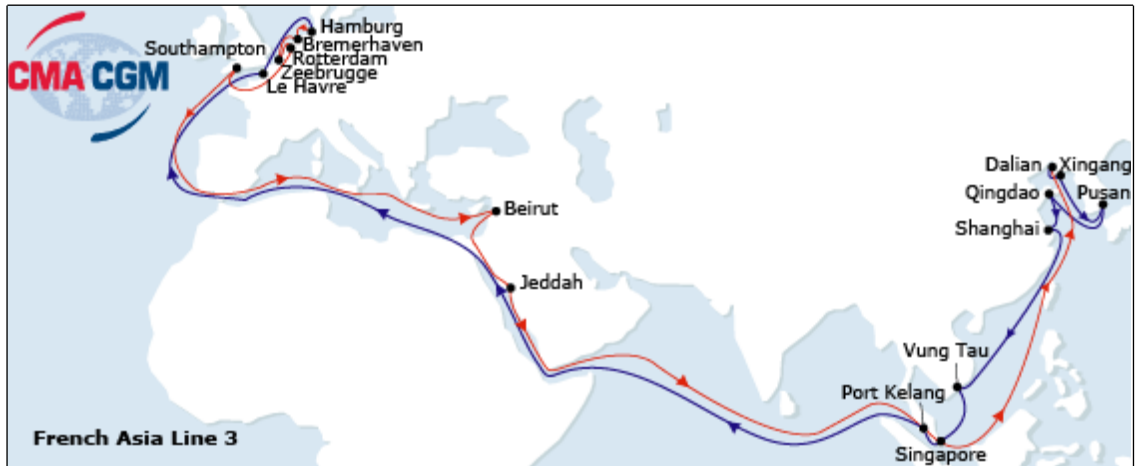

French Asia Line 3(FAL3)

Asia - Red Sea - Malta - Beirut - North Europe

FAL3 FAL3

Name	eMail	Responsability
SIMION Bertrand	ho.bsimion@cma-cgm.com	Westbound
BATTEUX Sven	ho.sbatteux@cma-cgm.com	Eastbound

ROUND TRIP

EastBound

Port	Transit Time
LE HAVRE , FR	0
HAMBURG, DE	1
BREMERHAVEN, DE	3
ZEEBRUGGE, BE	5
ROTTERDAM, NL	6
SOUTHAMPTON, GB	7
BEIRUT , LB	17
JEDDAH, SA	22
PORT KELANG , MY	33
SINGAPORE, SG	34
DALIAN, CN	42

WestBound

Port	Transit Time
DALIAN, CN	42
TIANJIN XINGANG , CN	43
BUSAN, KR	45
QINGDAO, CN	47
SHANGHAI, CN	50
VUNG TAU , VN	54
SINGAPORE, SG	56
PORT KELANG , MY	57
LE HAVRE , FR	76

KEY FIGURES

Frequency	Every Week
Ports of Call	18
Vessel Fleet	11
Duration	77 Days

A Westbound call in Zeebrugge every Tuesday enables FAL3 to connect :

- The UK East Coast feeder to Immingham and Teesport
- The rail connection to Duisburg.

It gives to the Belgium market the fastest Transit Times of the industry from Asia : Yantian Zeebrugge = 23 days!